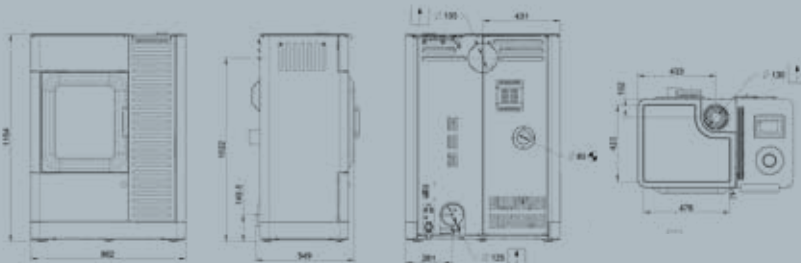

TECHNICAL DATA: **MO DUO COOK**

Dimensions h x w x d	1154 x 862 x 549 mm
Flue pipe outlet	ø 130 mm
External air connection	ø 125 mm
OUTPUT	
min/max heat output	2.8 - 9.4 kW
Energy efficiency class	A+
Room heating capacity	114-305m ³
Pellet hopper	~ 34 kg / 51 l
Efficiency	> 90 %
FEATURES	
Room temperature sensor	standard
(Weekly) timer	standard
Automatic riddling grate	standard
WLAN/WIFI	accessories
Remote control	accessories
Smart Spot	accessories
Air distribution module	accessories